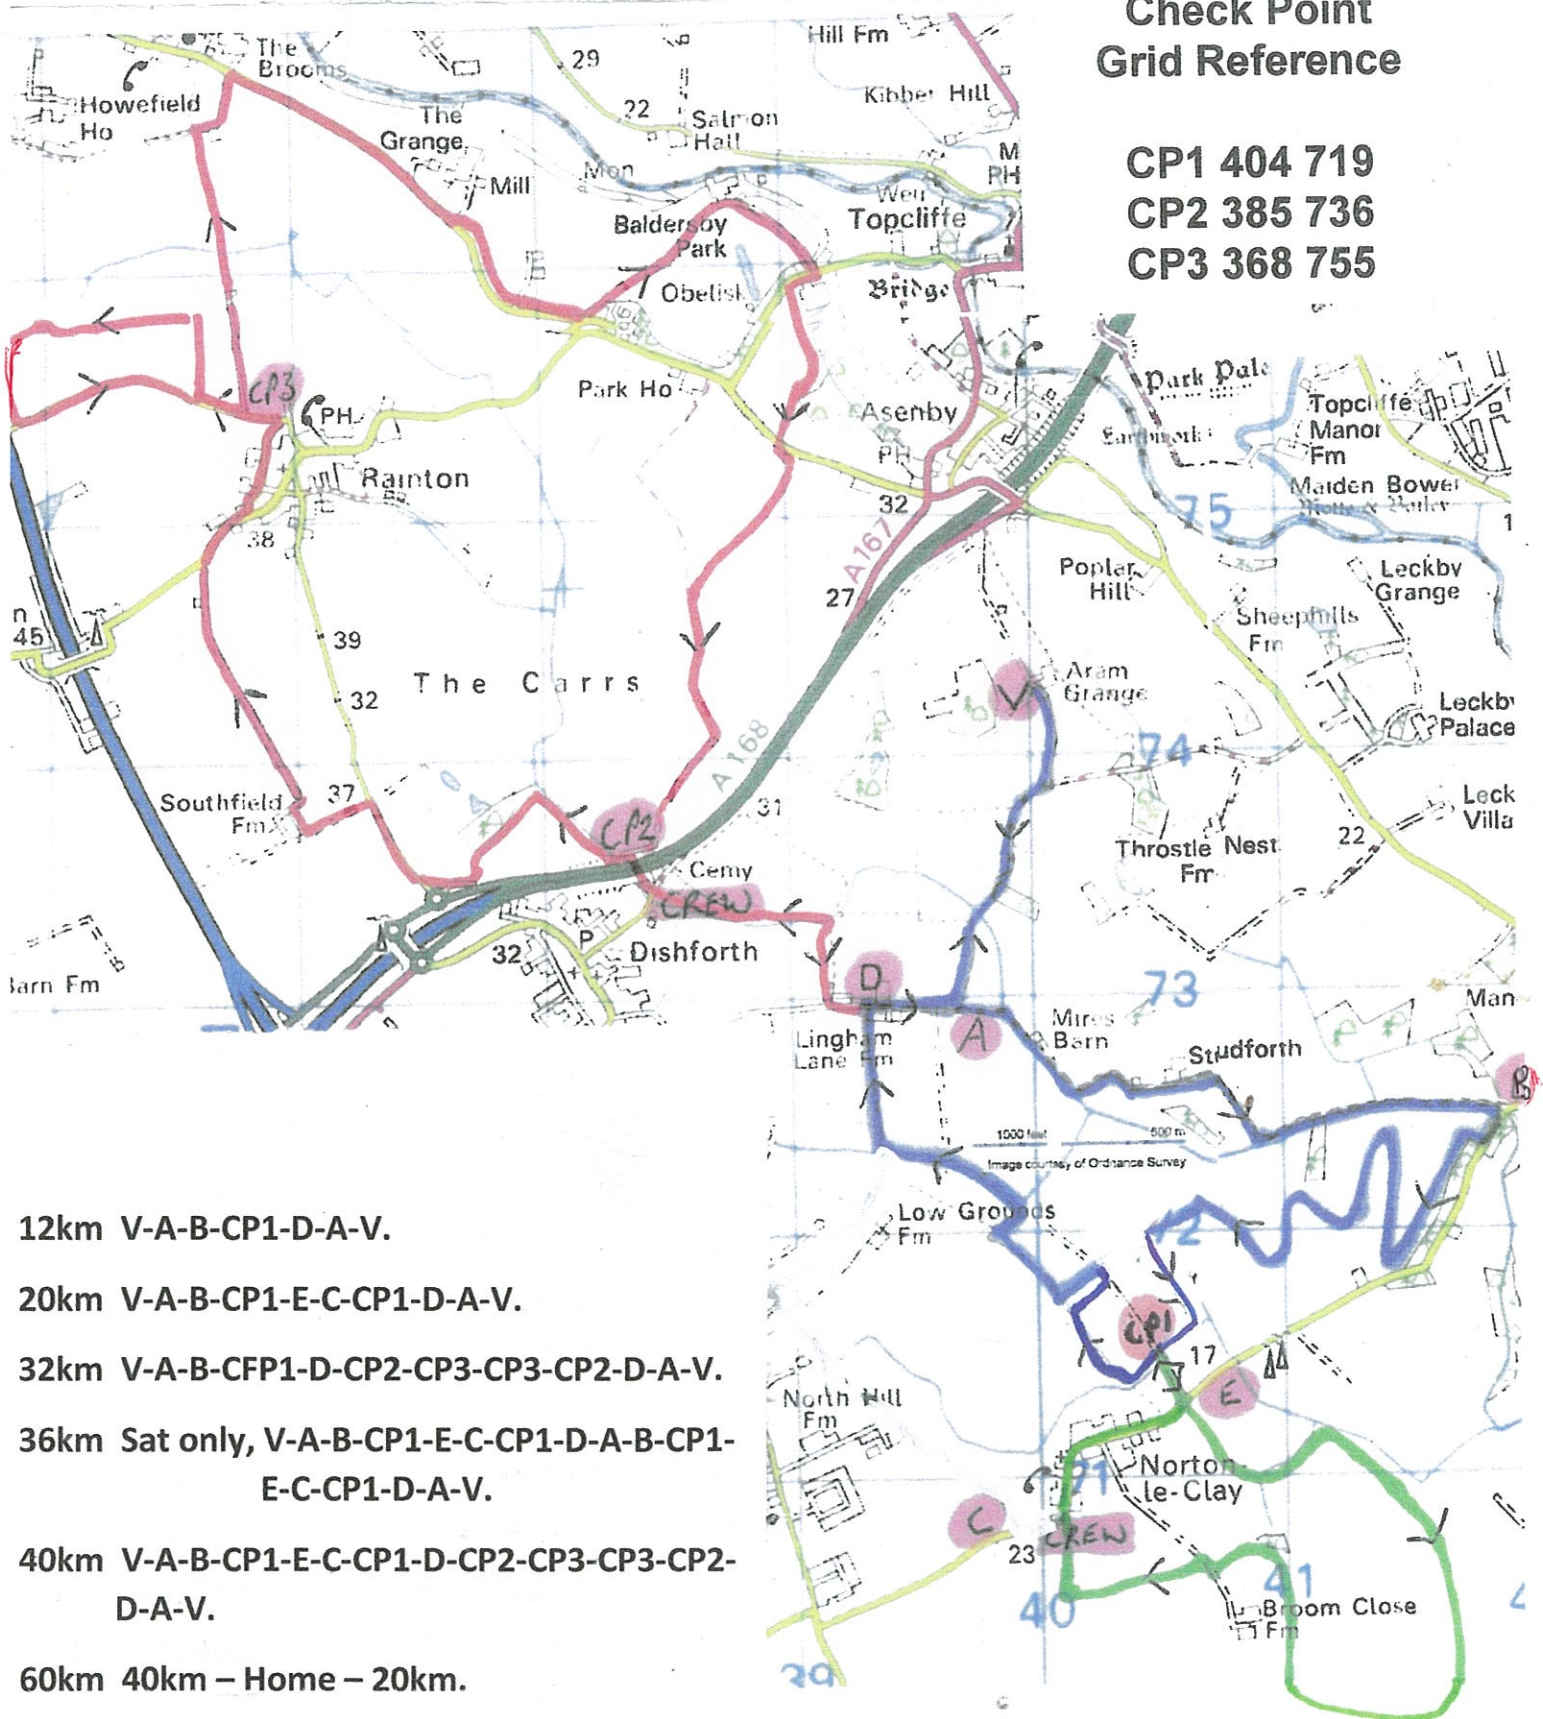

Aram Grange, Topcliffe, Thirsk, YO7 2LS

Emergency contact 07740 508462

OS Map No 299 Grid Reference 402 743

### Check Point Grid Reference

CP1 404 719

CP2 385 736

CP3 368 755

12km V-A-B-CP1-D-A-V.

20km V-A-B-CP1-E-C-CP1-D-A-V.

32km V-A-B-CFP1-D-CP2-CP3-CP3-CP2-D-A-V.

36km Sat only, V-A-B-CP1-E-C-CP1-D-A-B-CP1-E-C-CP1-D-A-V.

40km V-A-B-CP1-E-C-CP1-D-CP2-CP3-CP3-CP2-D-A-V.

60km 40km – Home – 20km.

80km 40km – Venue - 20km - Venue – 20km – Venue.